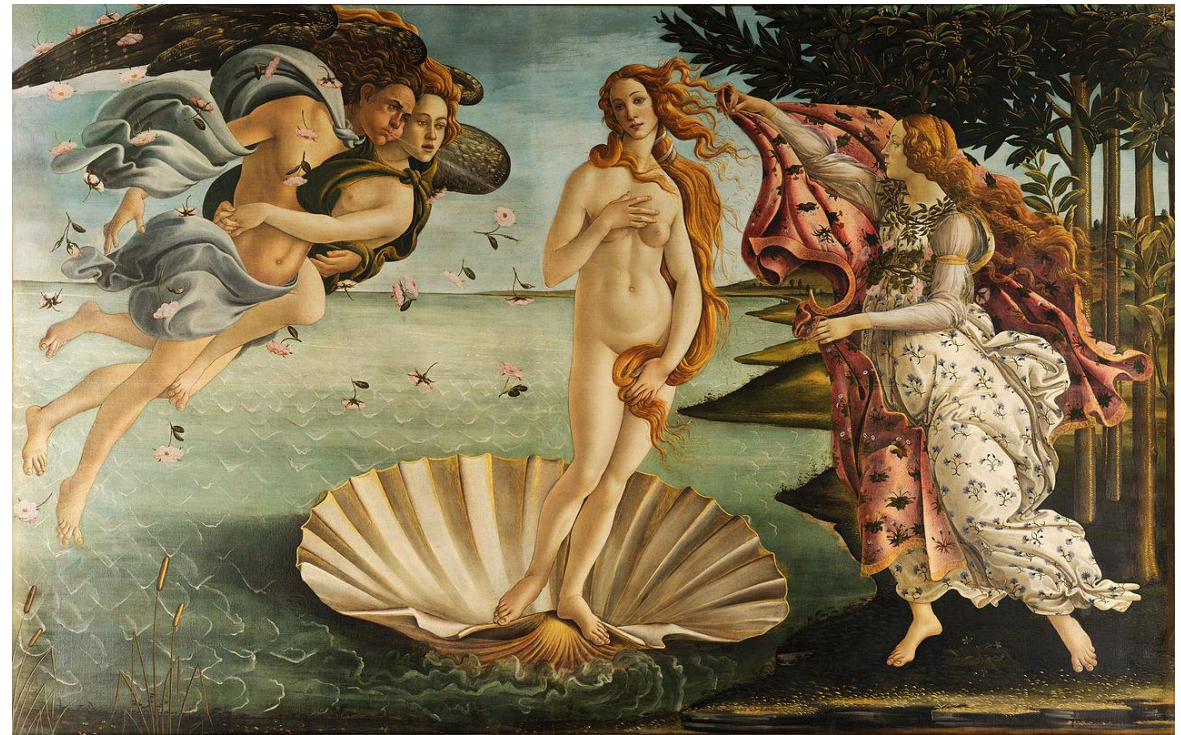

# Guernica - Painting

**Creator:** Pablo Picasso (y Ruiz)

**Date:** 1937

**Question:** Name of painting and artist depicting the Nazi aerial attack of April 1937 over the Basque city from which the work draws its title, represented by a figure in the lower center and a light bulb over a horse which is screaming toward a bull on the left.

# Sistine Chapel - Building

**Creator:** Giovanni Del Dolci  
Pope Sixtus IV (patron)

**Date:** 1473

# The Birth of Venus - Painting

**Creator:** Sandro Botticelli

**Date:** 1480